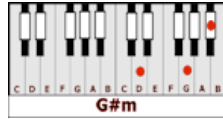

THE HARD WAY EVERY TIME – Jim Croce (E)

CAPO 4TH FRET

GUITAR / KEYBOARD CHORDS:

C = x32o1o
E

F = xx3211
A

G = 320003
B

Am = xo221o
C#m

Em = o22000
G#m

Dm = xxo231
F#m

INTRO: C/E F/A G/B X2

C/E Am/C#m Em/G#m F/A Am/C#m G/B F/A C/E
Yeah, I've had my share of broken dreams and more than a couple of falls
C/E Am/C#m Em/G#m F/A Am/C#m G/B F/A C/E
And in chasing what I thought were moonbeams, I have run into a couple of walls
Am/C#m G/B Dm/F#m Em/G#m F/A
But in looking back at the places I've been, the changes that I've left behind
Dm/F#m F/A G/B Am/C#m G/B
I just look at myself to find...I've learned the hard way every time