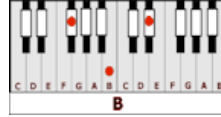

THE HARD WAY EVERY TIME – Jim Croce (E)

CAPO 4TH FRET

GUITAR / KEYBOARD CHORDS:

C = x32o1o
E

F = xx3211
A

G = 320003
B

Am = xo221o
C#m

Em = o22000
G#m

Dm = xxo231
F#m

INTRO: C/E F/A G/B X2

C/E Am/C#m Em/G#m F/A Am/C#m G/B F/A C/E
Yeah, I've had my share of broken dreams and more than a couple of falls
C/E Am/C#m Em/G#m F/A Am/C#m G/B F/A C/E
And in chasing what I thought were moonbeams, I have run into a couple of walls
Am/C#m G/B Dm/F#m Em/G#m F/A
But in looking back at the places I've been, the changes that I've left behind
Dm/F#m F/A G/B Am/C#m G/B
I just look at myself to find...I've learned the hard way every time