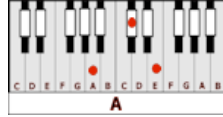

THE HARD WAY EVERY TIME – Jim Croce (E)

CAPO 4TH FRET

GUITAR / KEYBOARD CHORDS:

C = x32o1o
E

F = xx3211
A

G = 320003
B

Am = xo221o
C#m

Em = o22000
G#m