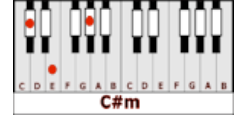

THE HARD WAY EVERY TIME – Jim Croce (E)

CAPO 4TH FRET

GUITAR / KEYBOARD CHORDS:

C = x32o1o
E

F = xx3211
A

G = 320003
B

Am = xo221o
C#m

Em = o22000
G#m